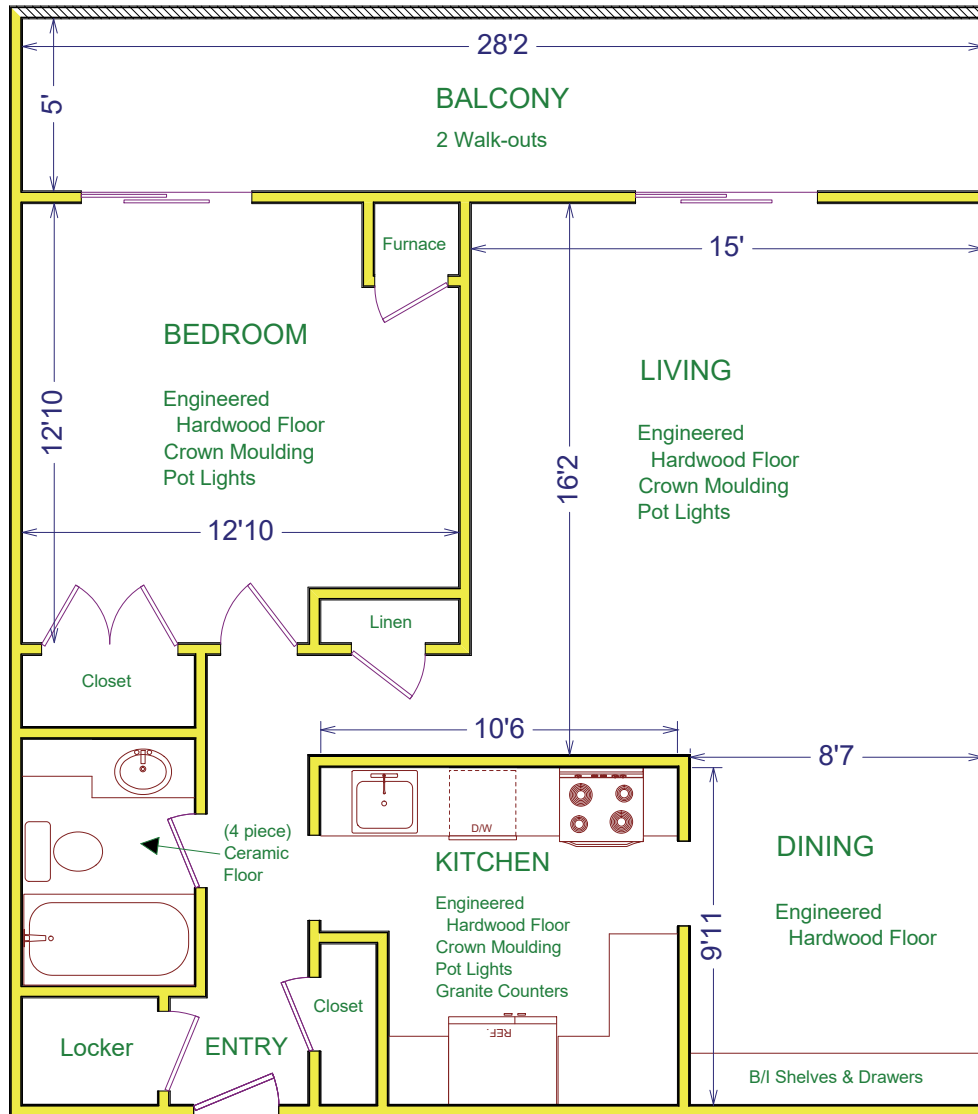

NORTH EXPOSURE

212
ST.
GEORGE
STREET

#305

Please note: Measurements may not be 100% accurate. Floor plans are provided for convenience and are to be used as a guideline only.